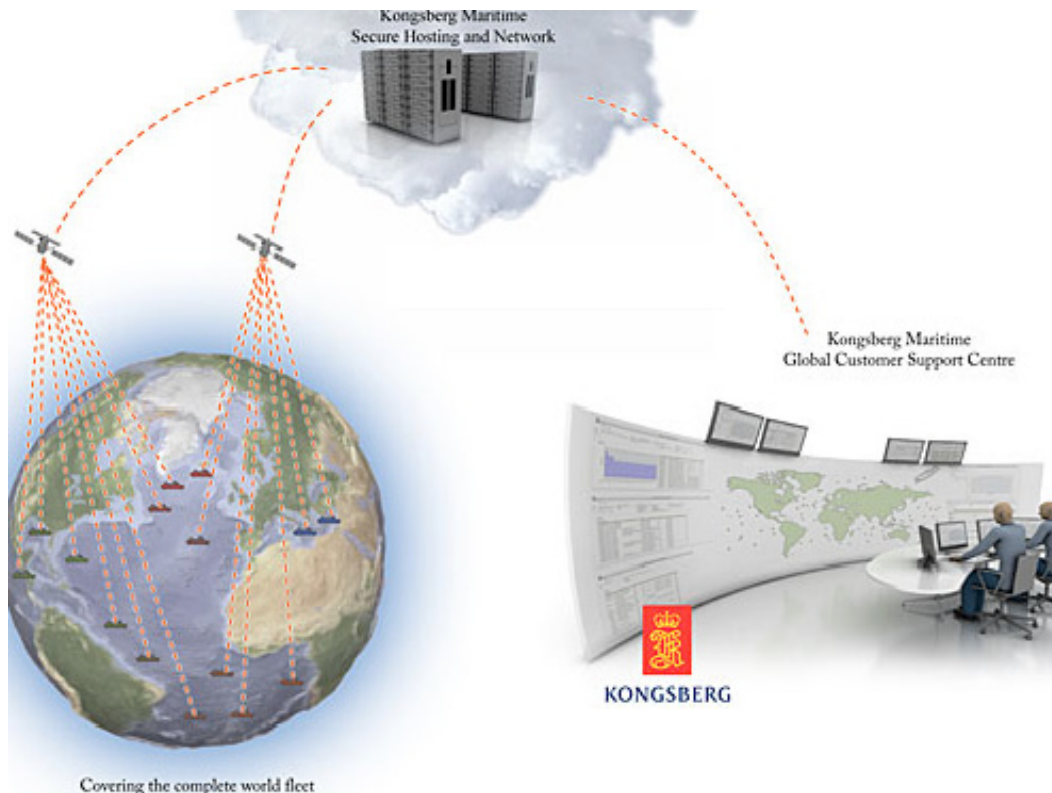

# KONGSBERG REMOTE SERVICES FOR NAVIGATION

KONGSBERG

## DESCRIPTION

Kongsberg Remote Services for Navigation provide a secure link to enable vessels at sea to access shore-based electronic services, and to enable vessel owners to track and manage vessels at sea.

Keeping your electronic chart portfolios updated is simple with Kongsberg Remote Services for Navigation. Eliminate the cost and handling associated with manual chart distribution, and enjoy the increased safety and peace of mind that come from always using the most up-to-date charts for navigation and passage planning.

Enable the vessel management office to collect navigation data from any vessel in the fleet: data from each vessel's Voyage Data Recorder (VDR) can be downloaded whenever required over a secure ship-to-shore connection.