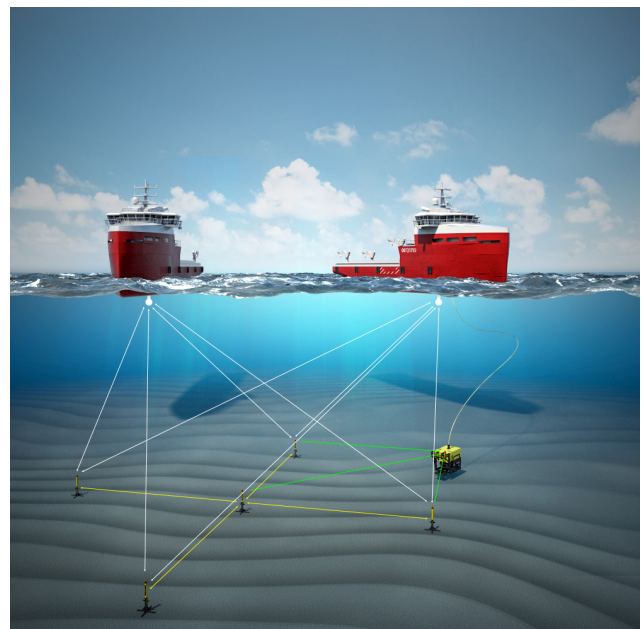

AVAILABLE EQUIPMENT

ACOUSTIC POSITIONING

- Subsea Positioning Transponders
- Transponder Floatation Collars
- Hydro Acoustic Inertial Navigation System
- Subsea Sensor Modules
- Ancillary components – Sound Velocity Meter

MARINE ROBOTICS

- REMUS 100 Autonomous Underwater Vehicle
- MUNIN Autonomous Underwater Vehicle
- Seaglider AUV

UNDERWATER MAPPING

- Multibeam Echo Sounder Systems
- Multibeam Echo Sounder Ancillary options
- Wide Swath Bathymetry Systems
- Echo Sounder
- Side Scan Sonar Systems