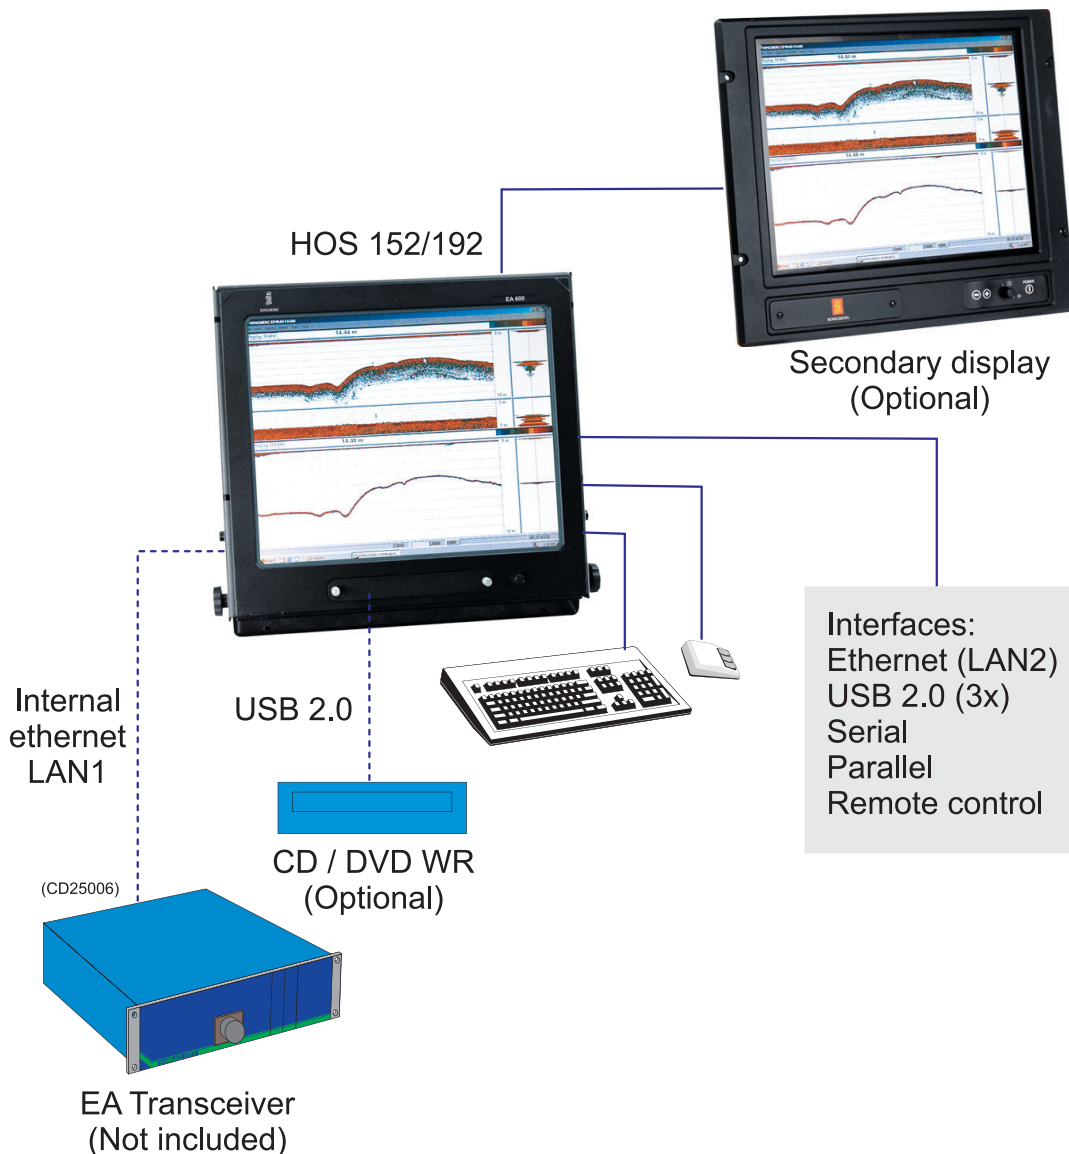

HOS installation is as easy as it is elegant because all primary components are contained in a single, slim unit which may be desktop or overhead mounted with just four screws.

Interface with external components is provided using easily accessible ports and connectors on the rear panel. The main power switch and one USB port are located under the protective cover on the front for added convenience. A dimmer switch is also located at the front allowing the screen's back-lighting to be adjusted to avoid disturbing night vision when a unit is mounted in the wheel house.

Components

HOS 152 and 192 are built to ETX standards using ETX based computers and Pentium M processors. Both units are identical with regard to processor capacity and hardware with the only difference being that the HOS 152 has a 15 inch display and the HOS 192 has a 19 inch display. Their basic components include:

HOS units are delivered with integrated brackets for use when mounting on flat, horizontal or vertical surfaces (these brackets are easily removed should installation in a 19 inch rack be necessary). Both units are equally rugged being IP22 rated as well as spill resistant and come with a US keyboard / standard mouse. A smaller IP65 keyboard with integrated track stick is available as an option. Also available from the factory is an optional external CD and/or DVD RW drive with USB interface.

Specifications

HOS 192:

- Resolution1280 x 1024
- Power supply 115(60 Hz)/230(50 Hz) VAC
- Power consumption 75 W
- Width 450 mm
- Height 410 mm
- Depth 134 mm
- Weight9 kg
- Colour Black

HOS 152:

- Resolution1024 x 768
- Power supply 115(60 Hz)/230(50 Hz) VAC
- Power consumption 65 W
- Width 400 mm
- Height 315 mm
- Depth 122 mm
- Weight7 kg
- Colour Black